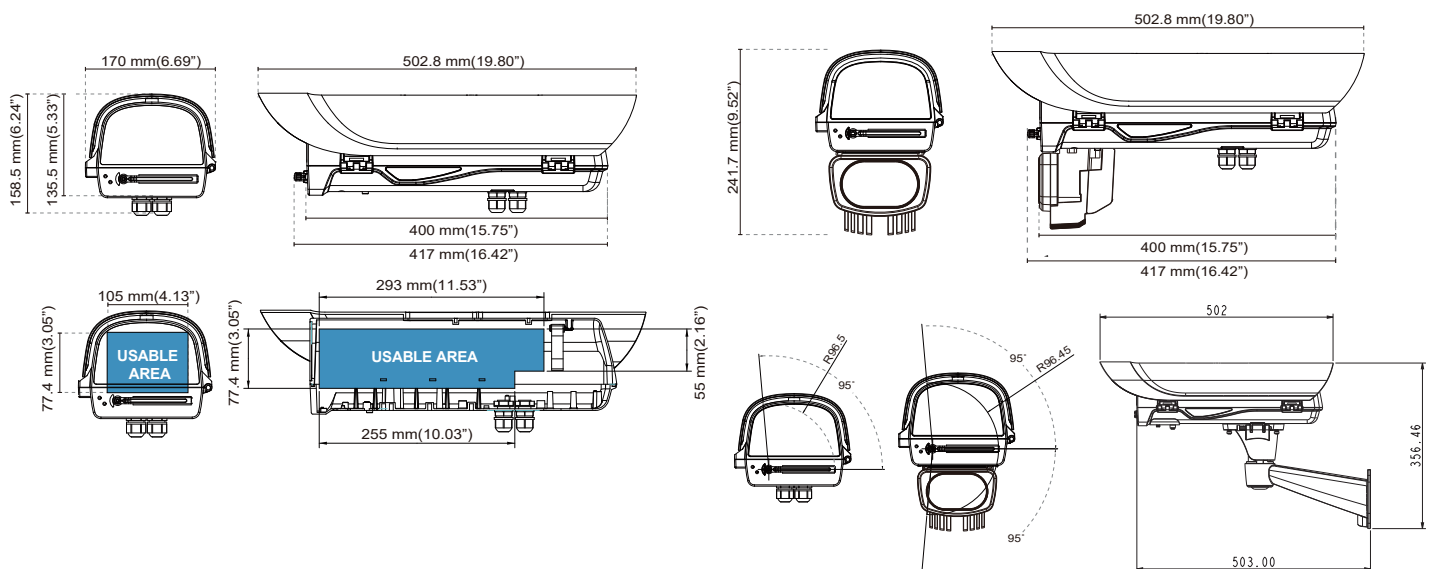

* Inside camera specification must be within housing's operating temperature.

Dimensions