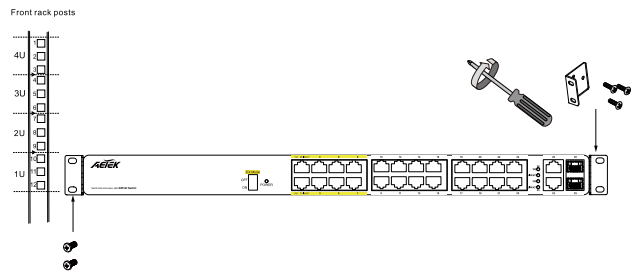

C11-242-30-380 PoE Switch

Quick Installation Guide

INTRODUCTION

The C11-242-30-380 is a 24 port 10/100BaseT unmanaged PoE switch capable of feeding 15.4/30W (54V max. per port) power to Power over Ethernet (PoE) devices. It comes with another 2 GbE combo SFP ports.

PACKAGE CONTENTS

* 1x PoE switch	* 1x Quick Installation Guide
* 2x rack mount ears	* 1x power cord (type by the shipped-to area)

⚠ IMPORTANT:

1. Install the PoE switch in a ventilated and dry place that is free of electromagnetic source, vibration, moisture, and dust.
2. Make sure the ventilation openings on the switch are not blocked.
3. Use CAT5 or 6 UTP/STP cables.
4. AC input (100~240V/AC, 50~60Hz)

CONNECTION

Front Panel

Rear Panel

The switch already comes with lightning protection mechanism. You can also ground the switch, through the PE (Protecting Earth) cable of AC cord or with Ground Cable.

EX mode DIP switch

EX ON	Ports 1 ~ 8 up to 250m PoE distance. When enabled, each port is isolated, but is linked to the uplink ports.
EX OFF	Normal communication for ports 1 ~ 24

- EX mode in 802.3af(15.4): camera connection up to 250m@10Mbps via EXPoE ports
 - EX mode in 802.3at(24W): camera connection up to 200m@10Mbps via EXPoE ports
- Restart the switch after changing the Extensive mode.