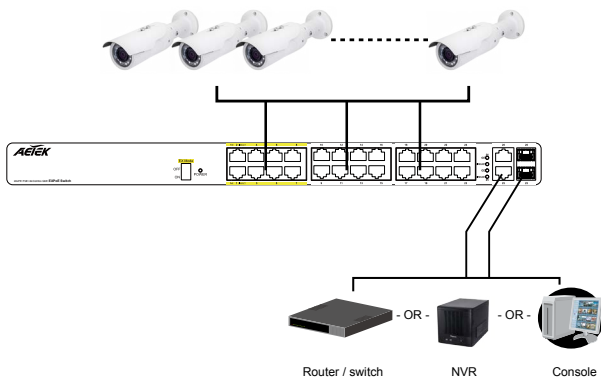

C11-242-30-380 PoE Switch

Quick Installation Guide

INTRODUCTION

The C11-242-30-380 is a 24 port 10/100BaseT unmanaged PoE switch capable of feeding 15.4/30W (54V max. per port) power to Power over Ethernet (PoE) devices. It comes with another 2 GbE combo SFP ports.

PACKAGE CONTENTS

* 1x PoE switch	* 1x Quick Installation Guide
* 2x rack mount ears	* 1x power cord (type by the shipped-to area)

⚠ IMPORTANT:

1. Install the PoE switch in a ventilated and dry place that is free of electromagnetic source, vibration, moisture, and dust.
2. Make sure the ventilation openings on the switch are not blocked.
3. Use CAT5 or 6 UTP/STP cables.
4. AC input (100~240V/AC, 50~60Hz)

CONNECTION

Front Panel

Rear Panel

The switch already comes with lightning protection mechanism. You can also ground the switch, through the PE (Protecting Earth) cable of AC cord or with Ground Cable.

EX mode DIP switch

EX ON	Ports 1 ~ 8 up to 250m PoE distance. When enabled, each port is isolated, but is linked to the uplink ports.
EX OFF	Normal communication for ports 1 ~ 24

- EX mode in 802.3af(15.4): camera connection up to 250m@10Mbps via EXPoE ports
 - EX mode in 802.3at(24W): camera connection up to 200m@10Mbps via EXPoE ports
- Restart the switch after changing the Extensive mode.