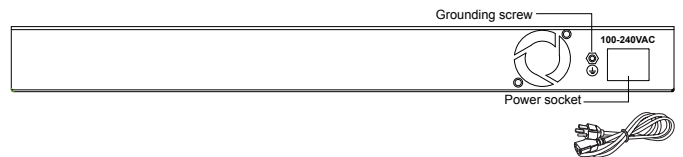

Rear Panel

The switch already comes with lightning protection mechanism. You can also ground the switch, through the PE (Protecting Earth) cable of AC cord or with Ground Cable.