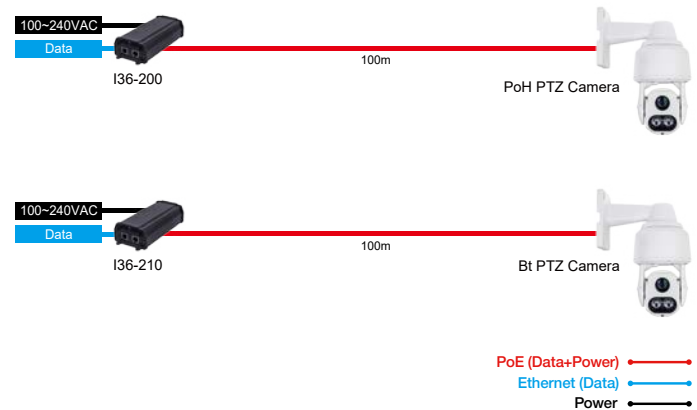

I36 Series

Gigabit 60W PoE Injector

AETEK provides a full range of 60W PoE injectors to power variety of PDs and pass data over network cables remotely. Indoor 60W PoE middle-span PoE injector are available for specific PDs requiring high power consumption, such as IP speed dome cameras, PoE cameras or PoE camera housing equipped with blower, heater, illuminator and wiper.

Features

- Provide 60W of PoE Power Feeding on 4-pairs
- 6KV PoE surge protection
- Remote power feeding up to 100m
- IEEE 802.3 at compliant
- Automatic detection and protection of non-standard Ethernet terminals
- Supports 10/100/1000Base-T LAN environment
- Safe and reliable power to PoE cameras or WLAN access points
- Plug-and-Play installation

Applications

Technical Specifications - Hardware

	I36-200	I36-210
Networking Specifications		
Gigabit Ethernet 10/100/1000Mbps (RJ45)	1	1
IEEE 802.3at Power over Ethernet	Support	Support
60W PoE	-	-
60W PoH	Support	-
60W Bt	-	Support
Power Specifications		
Input Voltage	100VAC ~ 240VAC 280VAC 4hr. 300VAC 1min.	100VAC ~ 240VAC 280VAC 4hr. 300VAC 1min.
Output Power	54VDC, max. 60W	54VDC, max. 60W
Power Pin Assignment	1/2 (-), 3/6 (+); 4/5 (+), 7/8 (-)	1/2 (-), 3/6 (+); 4/5 (+), 7/8 (-)
Surge Protection Data / PoE Port	6KV	6KV
Surge Protection for AC Power	4KV	4KV
Mechanical Specifications		
Dimensions (L x W x H)	182 x 78.6 x 41.9 mm	182 x 78.6 x 41.9 mm
LED Indicators	Power, PoE	Power, PoE
Weight	0.58 kg (1.28 lb)	0.58 kg (1.28 lb)
Environmental Specifications		
Operating Temperature	-10°C ~ 50°C (14°F ~ 122°F)	-10°C ~ 50°C (14°F ~ 122°F)
Storage Temperature	-20°C ~ 70°C (-4°F ~ 158°F)	-20°C ~ 70°C (-4°F ~ 158°F)
Operating Humidity	10% to 90% non-condensing	10% to 90% non-condensing
Certifications		
EMC	CE, FCC, VCCI, C-Tick	CE, FCC, VCCI, C-Tick
Safety	EN60950-1, IEC60950-1	EN60950-1, IEC60950-1
Surge	IEC/EN 61000-4-5 Ed.2014+A1:2017	IEC/EN 61000-4-5 Ed.2014+A1:2017