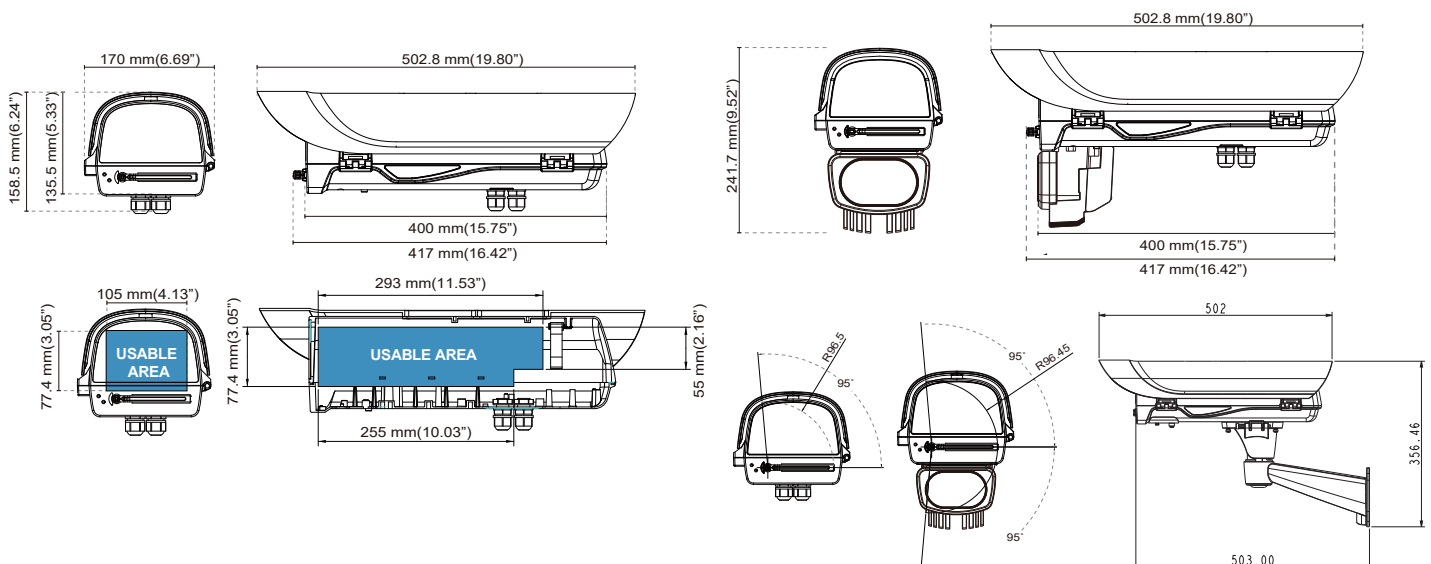

* Inside camera specification must be within housing's operating temperature.

Dimensions