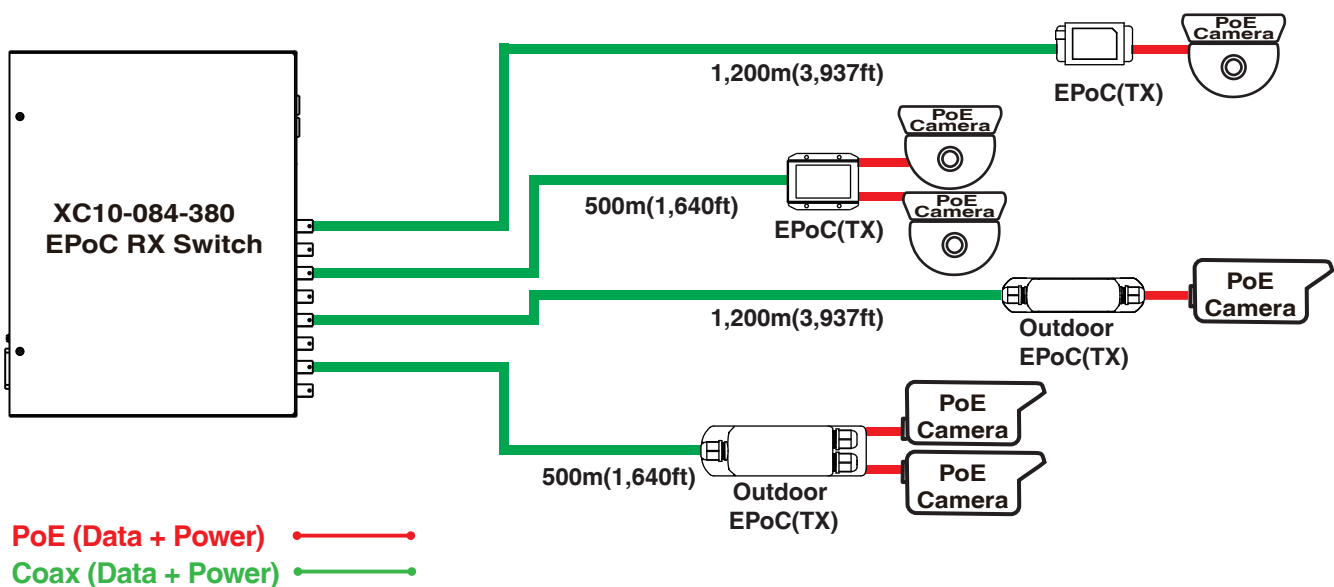

XC10-084-380

EPoC RX Switch

XC10-084-380 is an EPoC (Ethernet & Power over Coax) RX switch equipped with 8-ports EPoC, 2-port Gigabit LAN, 2-port Gigabit SFP, and the internal 380w power supply. This cutting-edge model is a long-reach PoE solution providing data & power over single coaxial cable up to 1,200m (3,937ft) for multi-brand of PoE IP camera. Besides long range PoE solution, XC10-084-380 is also often used to upgrade legacy of CCTV to IP surveillance without changing existing coaxial cable infrastructure.

Features

- Transmits IP data & PoE up to 1,200m (3,937ft)
- 380W power budget for 8 EPoC ports
- 6KV surge protection for EPoC port
- 19" rack mount bracket
- Eight EPoC ports & Four GbE LAN port
- Plug-and-Play deployment PoE IP migration or PoE extension

Applications

EPoC Camera Housing (TX)

Specifications

Interface/Distance

Coaxial BNC	75 ohm x 8
Gigabit Ethernet RJ45	2
Gigabit Ethernet SFP	2
Transmission mode	RX mode
Maximum TX quantity	14
MAX.(Power+Data) Distance	9.7W@1,200m(3,937 ft)
Cable Type	75 ohm RG59/RG6/RG11 Coax
Phy Rate	600 Mbps

Power Specifications

Power supply	Internal 380W Input: 100-240VAC
Unit Power Consumption	20w
EPoC Output Power /each Coax Port	54VDC@60W
EPoC Power Budget	360W
Surge Protection /each Coax Port	Built-in 6KV