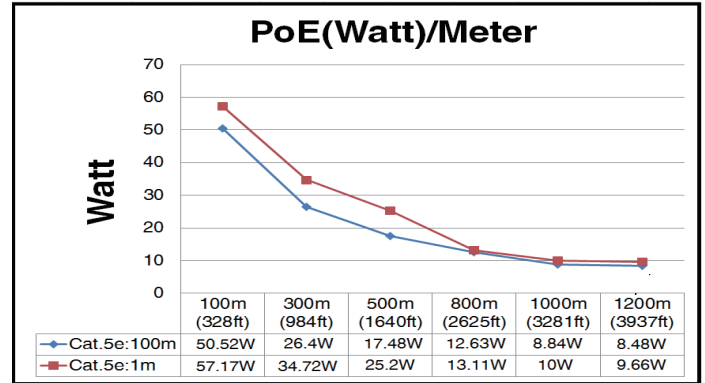

Specifications

Interface/Distance

Coaxial BNC	75 ohm x 8
Gigabit Ethernet RJ45	2
Gigabit Ethernet SFP	2
Transmission mode	RX mode
Maximum TX quantity	14
MAX.(Power+Data) Distance	9.7W@1,200m(3,937 ft)
Cable Type	75 ohm RG59/RG6/RG11 Coax
Phy Rate	600 Mbps

Power Specifications

Power supply	Internal 380W Input: 100-240VAC
Unit Power Consumption	20w
EPoC Output Power /each Coax Port	54VDC@60W
EPoC Power Budget	360W
Surge Protection /each Coax Port	Built-in 6KV

Physical Specifications

Dimensions (LxWxH)	280 x 220 x 44 mm (11x8.66x1.73")
Weight	1.2 kg (2.64 lb)
Connectors	BNCx8, RJ45x2,SFPx2 100-240VAC power input
Mounting Type	19" rack mount

Environmental Specifications

Operating Temperature	-10°C ~ 50°C (14°F ~ 122°F)
Storage Temperature	-20°C ~ 85°C (-28°F ~ 185°F)
Relative Humidity	5% ~ 95% non-condensing

Certifications

EMC	CE, FCC, VCCI, C-Tick
Safety	EN60950-1
Surge	EN61000-4-5

LEDs

LAN	Ethernet status
PWR	RX Switch power status
LINK	Rx Switch and EPoC TX device connect status
POC	Power over Coaxial cable status

Package Contents

- 1 x EPoC RX Switch
- 1 x Quick Installation Guide
- 2 x rack mount ears
- 1 x power cord (type by the shipped-to area)

Power / Distance Chart

Related Products

EPoC (TX)

XE10-110-TX
• 1-to-1 EPoC adapter(TX)

XE12-120-TX
• 1-to-2 EPoC adapter(TX)

XE22-110-TX
• 1-to-1, Outdoor EPoC adapter(TX) with IP67 / IK10 / 6KV Surge protection

XE22-120-TX
• 1-to-2, Outdoor EPoC adapter(TX) with IP67 / IK10 / 6KV Surge protection

EPoC Camera Housing (TX)

A5000-E
• EPoC Camera Housing

A5100-E
• EPoC Camera Housing
• Germanium window

A5020-E
• EPoC Camera Housing with IR illuminator (MAX: 50m)