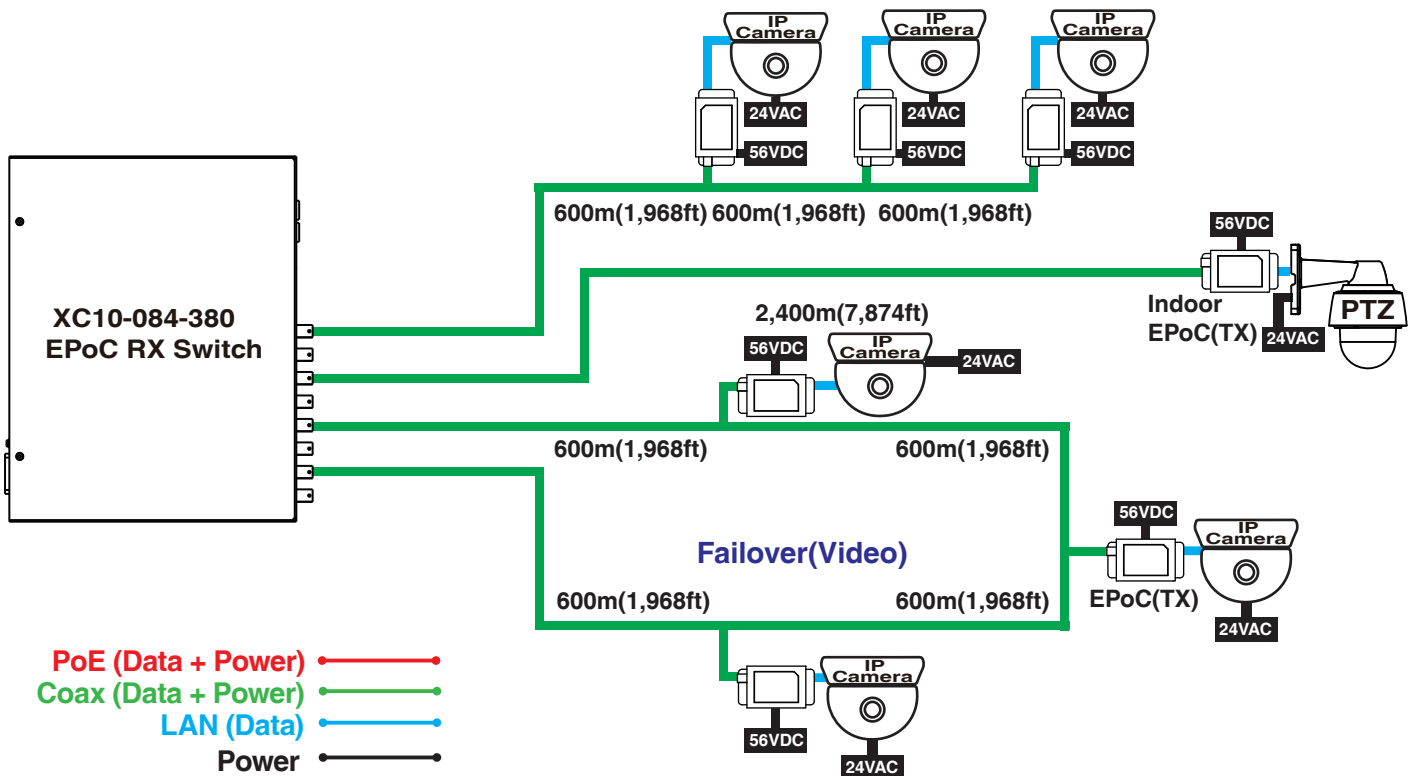

XC10-084-380

EPoC RX Switch

XC10-084-380 is an EPoC (Ethernet & Power over Coax) RX switch equipped with 8-ports EPoC, 2-port Gigabit LAN, 2-port Gigabit SFP, and the internal 380w power supply. This cutting-edge model is a long-reach PoE solution providing data & power over single coaxial cable up to 1,200m (3,937ft) for multi-brand of PoE IP camera. Besides long range PoE solution, XC10-084-380 is also often used to upgrade legacy of CCTV to IP surveillance without changing existing coaxial cable infrastructure.

Features

- Transmits IP data & PoE up to 1,200m (3,937ft)
- 380W power budget for 8 EPoC ports
- 6KV surge protection for EPoC port
- 19" rack mount bracket
- Eight EPoC ports & Four GbE LAN port
- Plug-and-Play deployment PoE IP migration or PoE extension

Applications

EPoC Camera Housing (TX)

Specifications

Interface/Distance

Coaxial BNC	75 ohm x 8
Gigabit Ethernet RJ45	2
Gigabit Ethernet SFP	2
Transmission mode	RX mode
Maximum TX quantity	14
MAX.(Power+Data) Distance	9.7W@1,200m(3,937 ft)
Cable Type	75 ohm RG59/RG6/RG11 Coax
Phy Rate	600 Mbps

Power Specifications

Power supply	Internal 380W Input: 100-240VAC
Unit Power Consumption	20w
EPoC Output Power /each Coax Port	54VDC@60W
EPoC Power Budget	360W
Surge Protection /each Coax Port	Built-in 6KV