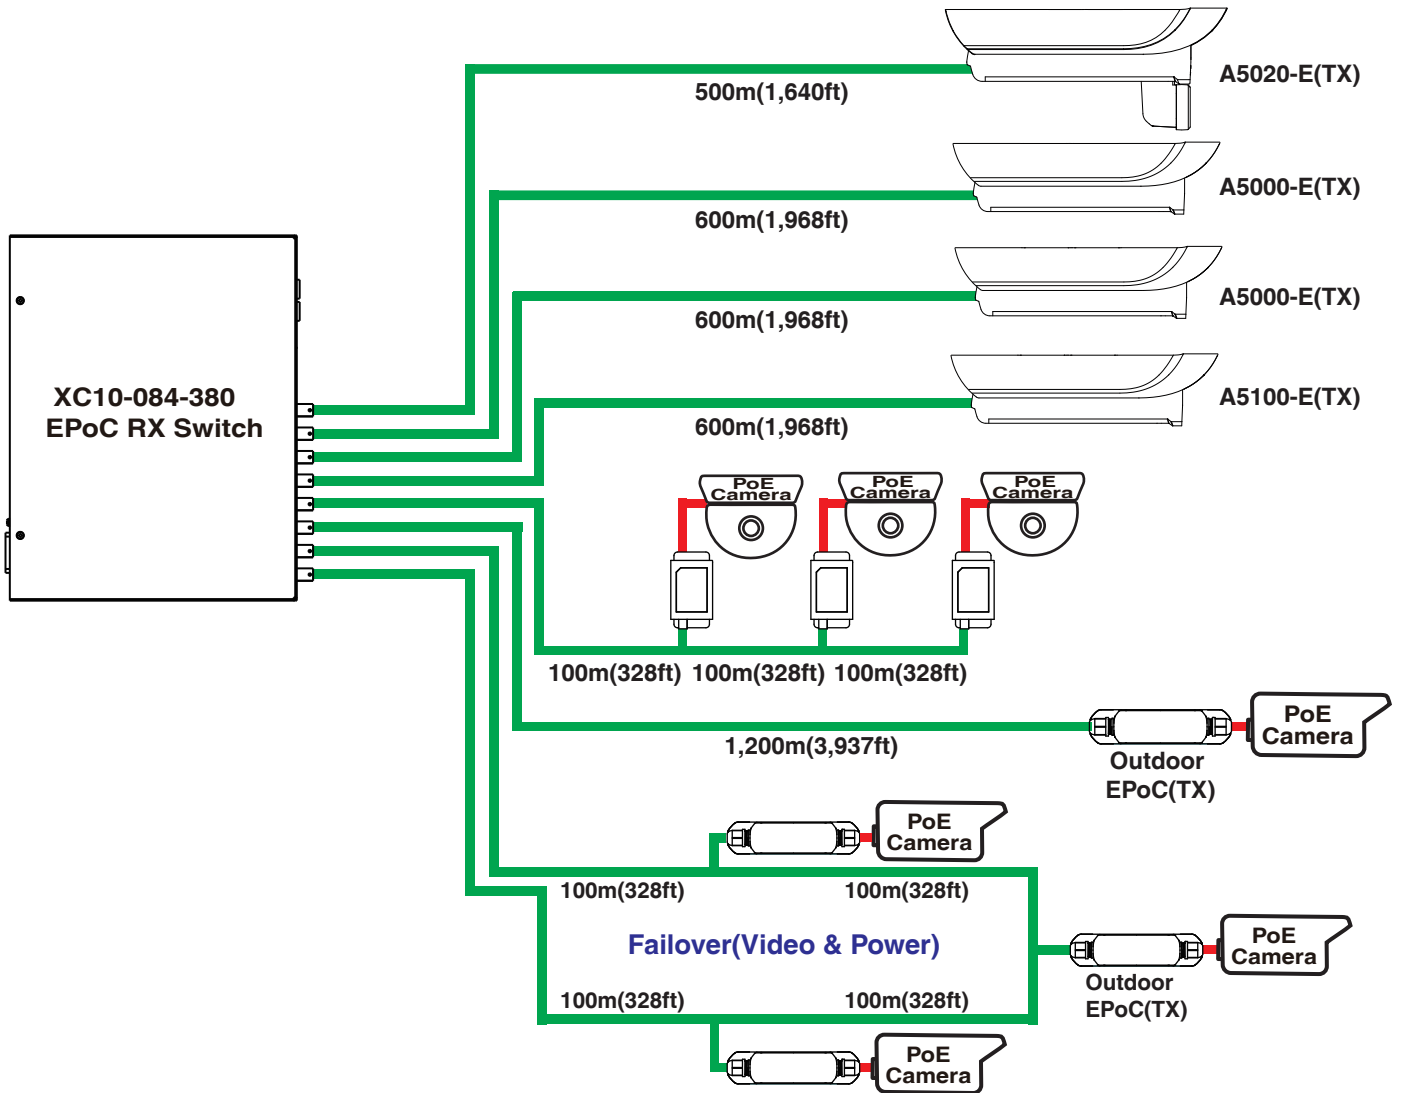

XC10-084-380

EPoC RX Switch

XC10-084-380 is an EPoC (Ethernet & Power over Coax) RX switch equipped with 8-ports EPoC, 2-port Gigabit LAN, 2-port Gigabit SFP, and the internal 380w power supply. This cutting-edge model is a long-reach PoE solution providing data & power over single coaxial cable up to 1,200m (3,937ft) for multi-brand of PoE IP camera. Besides long range PoE solution, XC10-084-380 is also often used to upgrade legacy of CCTV to IP surveillance without changing existing coaxial cable infrastructure.

Features

- Transmits IP data & PoE up to 1,200m (3,937ft)
- 380W power budget for 8 EPoC ports
- 6KV surge protection for EPoC port
- 19" rack mount bracket
- Eight EPoC ports & Four GbE LAN port
- Plug-and-Play deployment PoE IP migration or PoE extension

Applications

EPoC Camera Housing (TX)

Specifications

Interface/Distance

Coaxial BNC	75 ohm x 8
Gigabit Ethernet RJ45	2
Gigabit Ethernet SFP	2
Transmission mode	RX mode
Maximum TX quantity	14
MAX.(Power+Data) Distance	9.7W@1,200m(3,937 ft)
Cable Type	75 ohm RG59/RG6/RG11 Coax
Phy Rate	600 Mbps

Power Specifications

Power supply	Internal 380W Input: 100-240VAC
Unit Power Consumption	20w
EPoC Output Power /each Coax Port	54VDC@60W
EPoC Power Budget	360W
Surge Protection /each Coax Port	Built-in 6KV