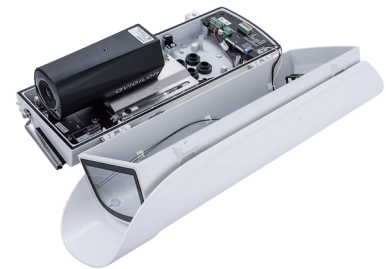

The M6000 series powered by PoE input are professional models, they are equipped with heater and blower to demist and deice for window. Additionally, more features such as side-opening alarm, adjustable sunshield, and ITB (Illuminator Touch Board) which conceals the wiring for optional VAIR illuminator for long-ranged IP surveillance day & night.

The M6000 series is professional Web Smart camera housing, it allows you to control the wiper, IR, Water tank, heater, blower via the web UI interface easily and remotely.

Some models also offer a built-in wiper.

Features

- IP66 standard (M6000-IW, M6000-AIW)
- IP68 standard (M6000-I, M6000-AI)
- IK10 impact rated cast aluminum housing
- Demisting & deicing for window
- Adjustable sunshield
- Side-opening alarm switch
- ITB (Illuminator Touch Board) snaps IR LEDs directly to the housing & conceals wiring
- Accommodates box cameras equipped with wide-angle lenses & long-distance lenses (8-80 mm)
- Built-in wiper (M6000-IW, M6000-AIW)
- Supported 90W bt PoE power input
- Plug-and-play over a single network cable

M6000-IW Camera housing + VR-481 VAIR LEDs + BK-101 Wall mount bracket concealing cable

Avigilon H4A / H5A Box Camera

Plug-and-Play quick connection for PoE IP box/brick camera inside smart camera housing