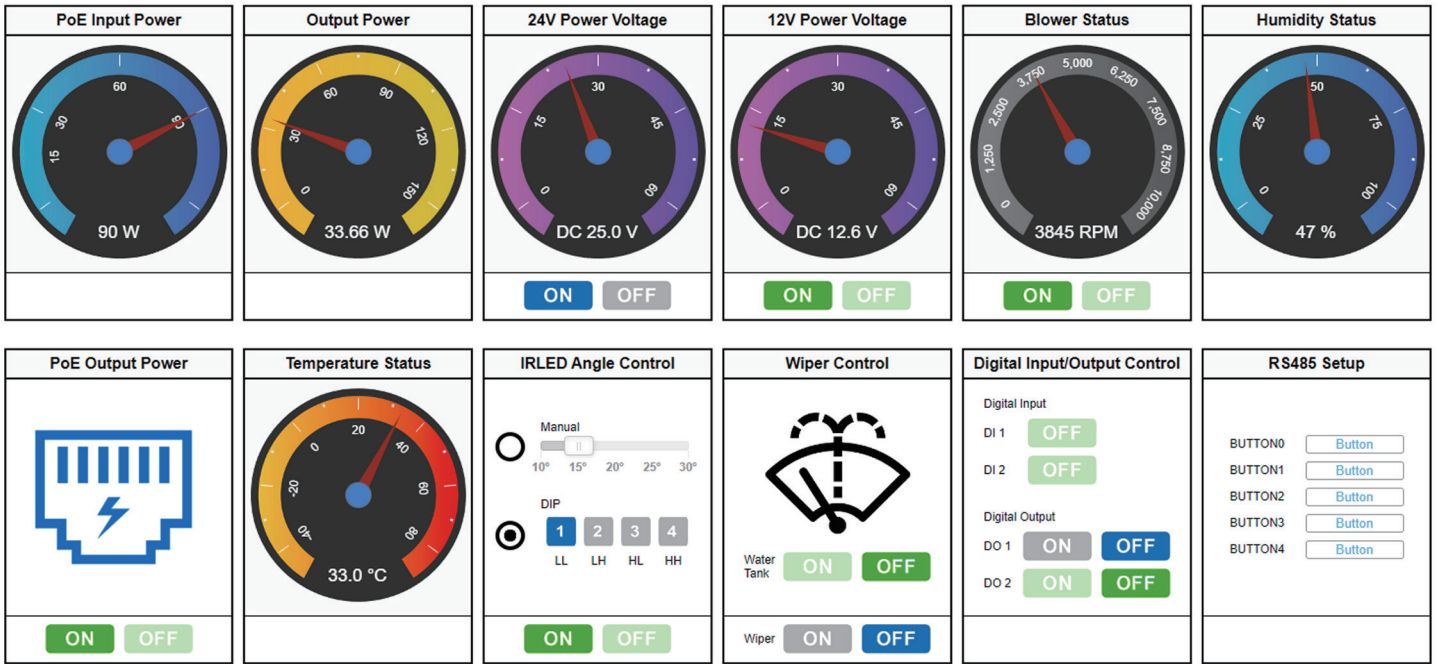

AI Camera Housing Managed UI