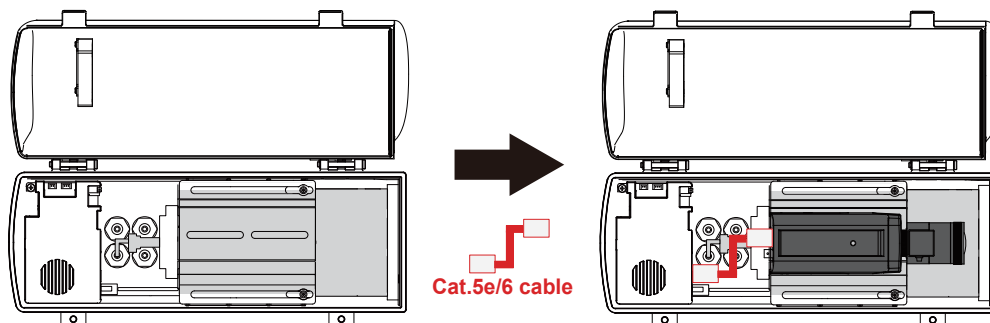

Plug-and-Play quick connection for PoE IP box/brick camera inside smart camera housing