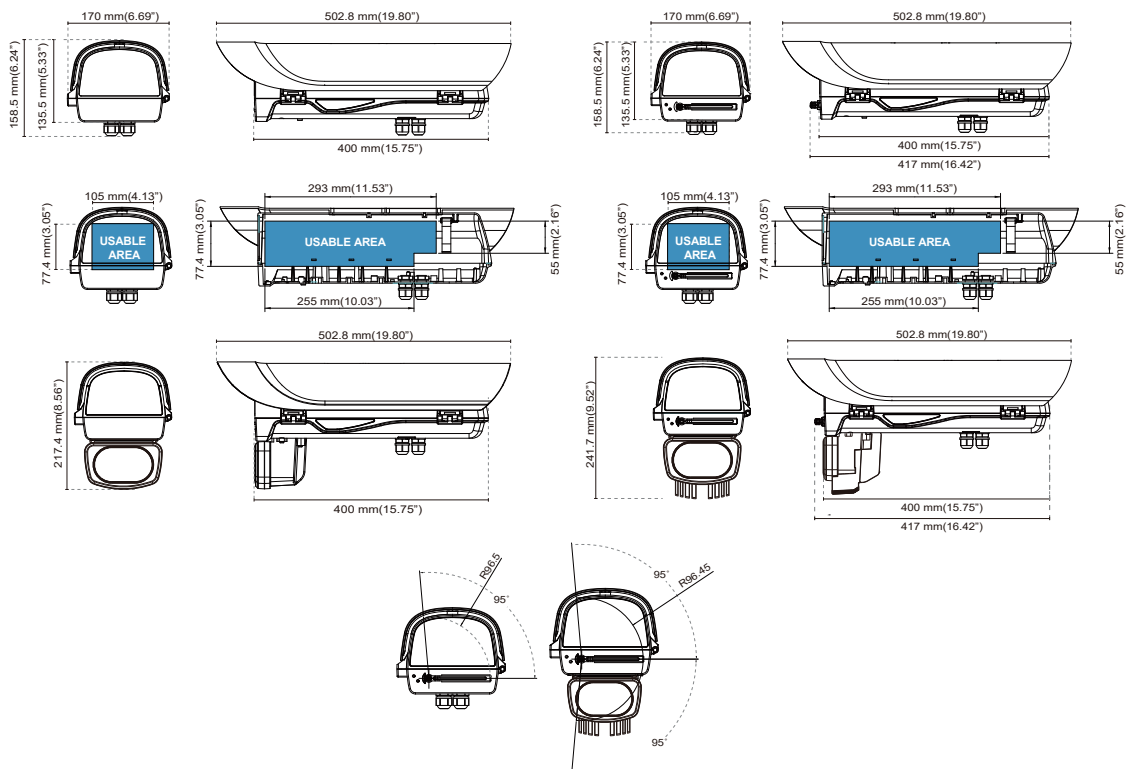

AI Camera Housing Managed UI

Application

Dimensions

Specifications

	M6000-I	M6000-AI	M6000-IW	M6000-AIW
Electrical Specifications				
Input Ethernet	1xGbE RJ45	1xGbE RJ45	1xGbE RJ45	1xGbE RJ45
Output Ethernet	1xGbE RJ45	1xGbE RJ45	1xGbE RJ45	1xGbE RJ45
Input Power	90W bt PoE	90W bt PoE	90W bt PoE	90W bt PoE
Max Output Power Budget	72 W	72 W	72 W	72 W
Camera Power Input	24W Passive PoE (Compliant IEEE 802.3af PoE)	24W Passive PoE (Compliant IEEE 802.3af PoE)	24W Passive PoE (Compliant IEEE 802.3af PoE)	24W Passive PoE (Compliant IEEE 802.3af PoE)
Output Voltage	24VDC/48W 12VDC/24W	24VDC/48W 12VDC/24W	24VDC/48W 12VDC/24W	24VDC/48W 12VDC/24W
Power Consumption	Window Heater: 10W Blower: 2W Camera: 12W	Window Heater: 10W Blower: 2W Camera: 12W Camera Heater : 30W	Window Heater: 10W Blower: 2W Camera: 12W Wiper: 6W	Window Heater: 10W Blower: 2W Camera: 12W Wiper: 6W Camera Heater : 30W
Optional VAIR LEDs Power Consumption	VR-120: 12W VR-241: 24W VR-481: 48W	VR-120: 12W	VR-120: 12W VR-241: 24W VR-481: 48W	VR-120: 12W
Optional 10L Water Tank & Pump for P6000-IW	-	-	TP-100: 12 W	TP-100: 12 W
Surge Proctor	6KV	6KV	6KV	6KV
Environmental Specifications				
Operating Temperature*	-20°C ~ 65°C (-4°F ~ 149°F) -20°C ~ 50°C (w/IR LEDs)	-50°C ~ 65°C (-58°F ~ 149°F) -50°C ~ 50°C (w/IR LEDs) Cold Startup: -40°C (-40°F)	-20°C ~ 65°C (-4°F ~ 149°F) -20°C ~ 50°C (w/IR LEDs) Wiper is functional at -10°C to + 60°C (14°F to 140°F)	-50°C ~ 65°C (-58°F ~ 149°F) -50°C ~ 50°C (w/IR LEDs) Cold Startup: -40°C (-40°F) Wiper is functional at -10°C to + 60°C (14°F to 140°F)
Window Heater ON / OFF	≤ 30°C (86°F) ON ≥ 35°C (95°F) OFF	≤ 30°C (86°F) ON ≥ 35°C (95°F) OFF	≤ 30°C (86°F) ON ≥ 35°C (95°F) OFF	≤ 30°C (86°F) ON ≥ 35°C (95°F) OFF
Blower ON / OFF	≥ 40°C (104 °F) ON ≤ 35°C (95 °F) OFF	≥ 40°C (104 °F) ON ≤ 35°C (95 °F) OFF	≥ 40°C (104 °F) ON ≤ 35°C (95 °F) OFF	≥ 40°C (104 °F) ON ≤ 35°C (95 °F) OFF
Weather Rating	IP68	IP68	IP66	IP66
Vandal Proof	IK10 Impact Rated on Cast Aluminum Housing	IK10 Impact Rated on Cast Aluminum Housing	IK10 Impact Rated on Cast Aluminum Housing	IK10 Impact Rated on Cast Aluminum Housing
Mechanical Specifications				
Body Construction	Cast Aluminum	Cast Aluminum	Cast Aluminum	Cast Aluminum
Body & Sunshield Weight	2.8 kg (6.17 lb)	2.8 kg (6.17 lb)	2.9 kg (6.39 lb)	2.9 kg (6.39 lb)
Cable Grants	M16 x 4	M16 x 4	M16 x 4	M16 x 4