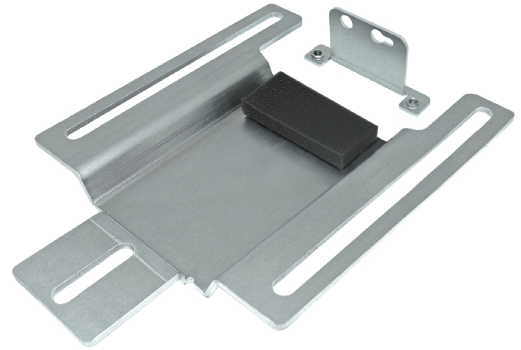

# BK-105

## Camera Bracket

### Technical Specifications

| Model                | BK-105                             |
|----------------------|------------------------------------|
| Construction         | Aluminum                           |
| Dimensions           | 181x124.72x14.2mm<br>60x30x12.5mm  |
| Weight               | 100 G                              |
| Support Camera Model | Avigilon H4 PRO, H5 PRO Box camera |
| Support Enclosure    | P2000-I, P2000-AI, P6000-I, A1000  |