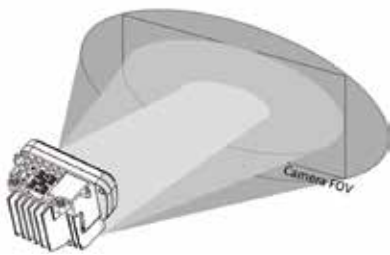

Easy Installation
All-in-One Design

Camera Housing

Professional Camera Housing Line

P20 Series	P50 Series	P60 Series
AC24V Input	30W PoE Input	60/95W PoE Input
<ul style="list-style-type: none"> - ITB(Illuminator Touch Board) for optional Vair-IR illuminator - quick latch & tether wire for safety installation - side opening alarm interface - Adjustable sunshield 		<ul style="list-style-type: none"> - fit camera equipped 8-80mm varifocal lens - Window heater for demisting & deicing - Blower
<ul style="list-style-type: none"> - optional wiper - optional cold start heater 		<ul style="list-style-type: none"> - optional vai-IR illuminator - optional water tank & pump
<ul style="list-style-type: none"> - I : ITB(Illuminator touch board) - W: Wiper - A: Artic cold start heater at -40°C (operating temperature -50°C) 		

VAIR Illuminator Technology

VAIR technology is an optical technology to adjust illuminator beam angle by remote control thru RS485 Pelco-D command or manual dip switch to suit camera FOV

Wide angle for short distance