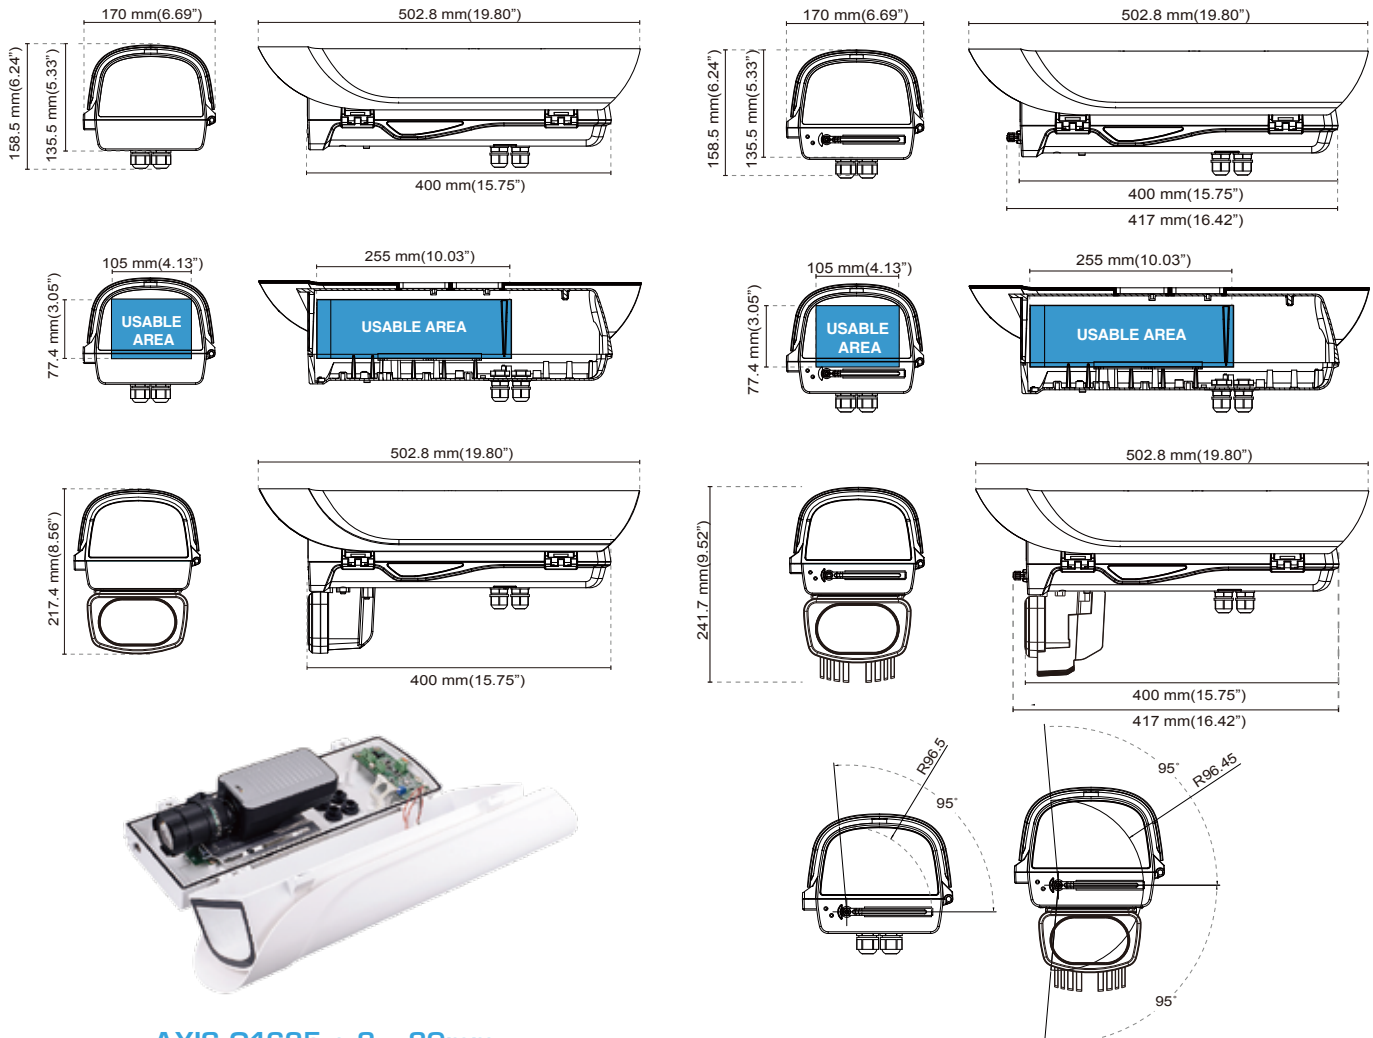

Affordable Camera Housing Line

A10 Series

A50 Series

AC24V/DC24V Input

30W PoE Input

- fit camera equipped with 8-80mm varifocal lens
- Adjustable Sunshield

- Window heater for demisting & deicing
- Blower

A1000

- IP68/IK10
- Window heater & blower
- Adjustable sunshield
- Powered by AC24V/DC24V input

A1020

- IR illuminator viewing up to 50m
- IP66/IK10
- Window heater & blower
- Adjustable sunshield
- Powered by AC24V/DC24V input

A5000

- IP68/IK10
- Window heater & blower
- Adjustable sunshield
- Powered by 30W PoE input

A5020

- IR illuminator viewing up to 50m
- IP66/IK10
- Window heater & blower
- Adjustable sunshield
- Powered by 30W PoE input

A10/A50 Series Matrix Table

	24VAC/DC In	PoE 30W In	PoE 30/60/95W In	Window Heater	Camera Heater (-50°C ~ 50°C)	Adjustable Sunshield	Blower	Built-in 6W Fixed IR	ITB for Optional 6W VAIR IR	ITB for Optional 12W/24W/48W VAIR IR	Side-Opening Alarm	Wiper	IP66	IP68
A1000	V	-	-	V	-	V	V	-	-	-	-	-	-	V
A1020	V	-	-	V	-	V	V	v(50m)	-	-	-	-	V	-
A5000	-	V	-	V	-	V	V	-	-	-	-	-	-	V
A5020	-	V	-	V	-	V	V	v(50m)	-	-	-	-	V	-

Dimensions

AXIS Q1635 + 8 - 80mm varifocus lens