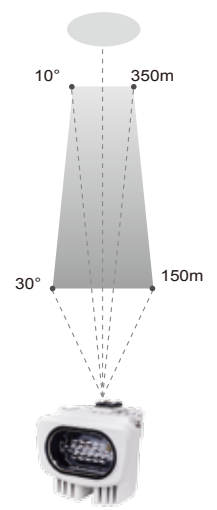

Tele angle for long distance

Without exposing power cable & RS485 wire for illuminator

Safety tether wire & Quick latch for safety installation

VR-060	VR-120	VR-241	VR-481
Snap-in 6W IR LEDs	Snap-in 12W IR LEDs	Snap-in 24W IR LEDs	Snap-in 48W IR LEDs