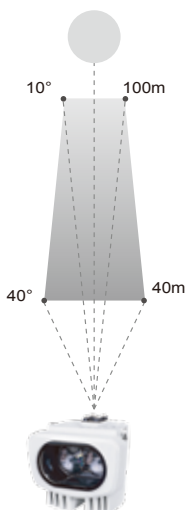

Tele angle for long distance

Without exposing power cable & RS485 wire for illuminator

Safety tether wire & Quick latch for safety installation

VR-060	VR-120	VR-241	VR-481
Snap-in 6W IR LEDs	Snap-in 12W IR LEDs	Snap-in 24W IR LEDs	Snap-in 48W IR LEDs