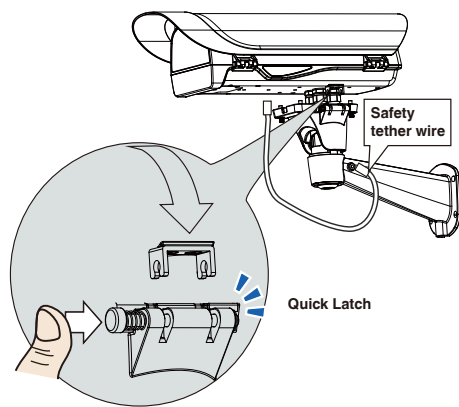

VAIR Illuminator Technology

VAIR technology is an optical technology to adjust illuminator beam angle by remote control thru RS485 Pelco-D command or manual dip switch to suit camera FOV

Wide angle for short distance

Tele angle for long distance

Without exposing power cable & RS485 wire for illuminator

Safety tether wire & Quick latch for safety installation

VR-060	VR-120	VR-241	VR-481
Snap-in 6W IR LEDs	Snap-in 12W IR LEDs	Snap-in 24W IR LEDs	Snap-in 48W IR LEDs