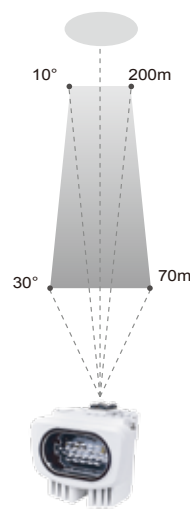

Tele angle for long distance

Without exposing power cable & RS485 wire for illuminator

Safety tether wire & Quick latch for safety installation

VR-060	VR-120	VR-241	VR-481
Snap-in 6W IR LEDs	Snap-in 12W IR LEDs	Snap-in 24W IR LEDs	Snap-in 48W IR LEDs