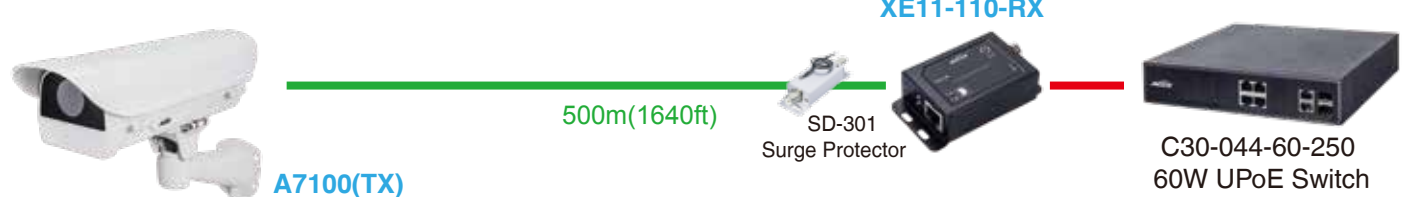

A7000 A7020 A7100

Long Reach EPoC Camera Housing

EPoC (Ethernet & Power over Coax) Camera Housing is a long-reach solution providing Fast Ethernet and PoE over coaxial cable up to 20W@600m(1968ft) or 25W@500m for any brand of PoE IP box camera. A70 Camera Housing also is often used to upgrade legacy of CCTV to IP surveillance without changing pre-deployed RG59-U/RG6 coax. Built-in 6KV surge protection is standard specification in A70 Camera Housing for outdoor environment.

20W Power Budget

25W Power Budget

25W Power Budget

Any brand of PoE IP box camera inside

Ethernet w/PoE —●—
Ethernet —●—
Coax w/Power —●—

A70 Series Matrix Table

	EPoC In	MAX Distance	Output Power Budget	Germanium window	Window Heater	Adjustable Sunshield	Blower	Built-in 6W Fixed IR	6KV Surge Protection	IK10	IP66	IP68
A7000	v	600m(1968ft)	20W	-	v	v	v	-	v	v	-	v
A7020	v	500m(1640ft)	25W	-	v	v	v	50m (164ft)	v	v	v	-
A7100	v	500m(1640ft)	25W	v	-	v	v	-	v	v	-	v