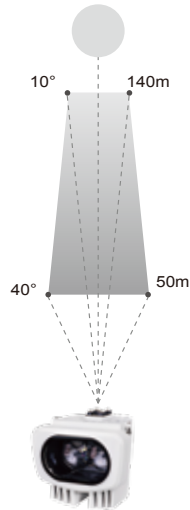

Tele angle for long distance

Without exposing power cable & RS485 wire for illuminator

Safety tether wire & Quick latch for safety installation

VR-060	VR-120	VR-241	VR-481
Snap-in 6W IR LEDs	Snap-in 12W IR LEDs	Snap-in 24W IR LEDs	Snap-in 48W IR LEDs