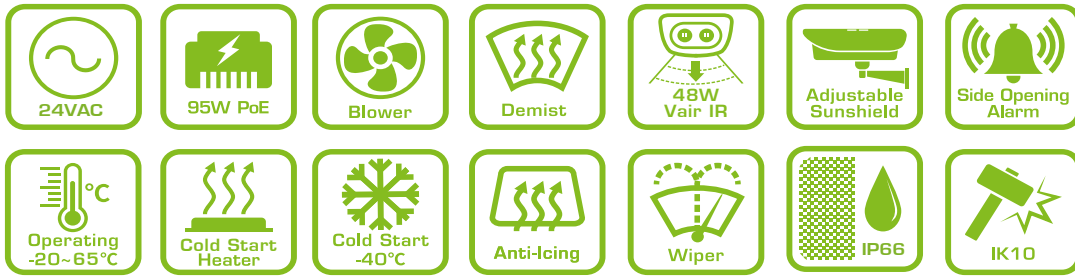

ANPR Camera Housing

Video Clip Link

P29/P69 Series Matrix Table

	24VAC in	95W PoE in	Window Heater	Cold Start Heater (-50°C ~50°C)	Adjustable Sunshield	Blower	48W VAIR Illuminator	Side-Opening Alarm	Wiper	IP66
P2900-IW	v	-	v	-	v	v	v	v	v	v
P2900-AIW	v	-	v	v	v	v	v	v	v	v
P6900-IW	-	v	v	-	v	v	v	v	v	v