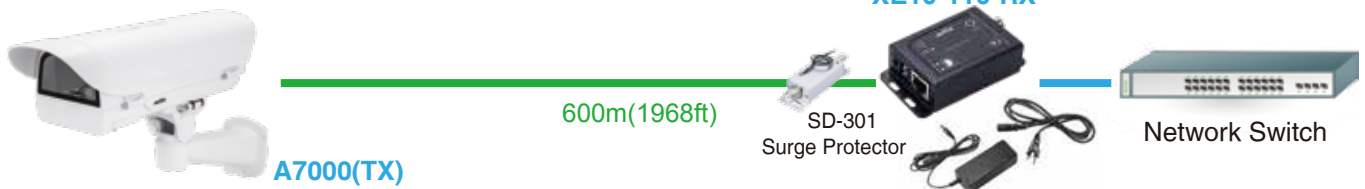

Long Reach EPoC Camera Housing

EPoC (Ethernet & Power over Coax) Camera Housing is a long-reach solution providing Fast Ethernet and PoE over coaxial cable up to 20W@600m(1968ft) or 25W@500m for any brand of PoE IP box camera. A70 Camera Housing also is often used to upgrade legacy of CCTV to IP surveillance without changing pre-deployed RG59-U/RG6 coax. Built-in 6KV surge protection is standard specification in A70 Camera Housing for outdoor environment.

20W Power Budget