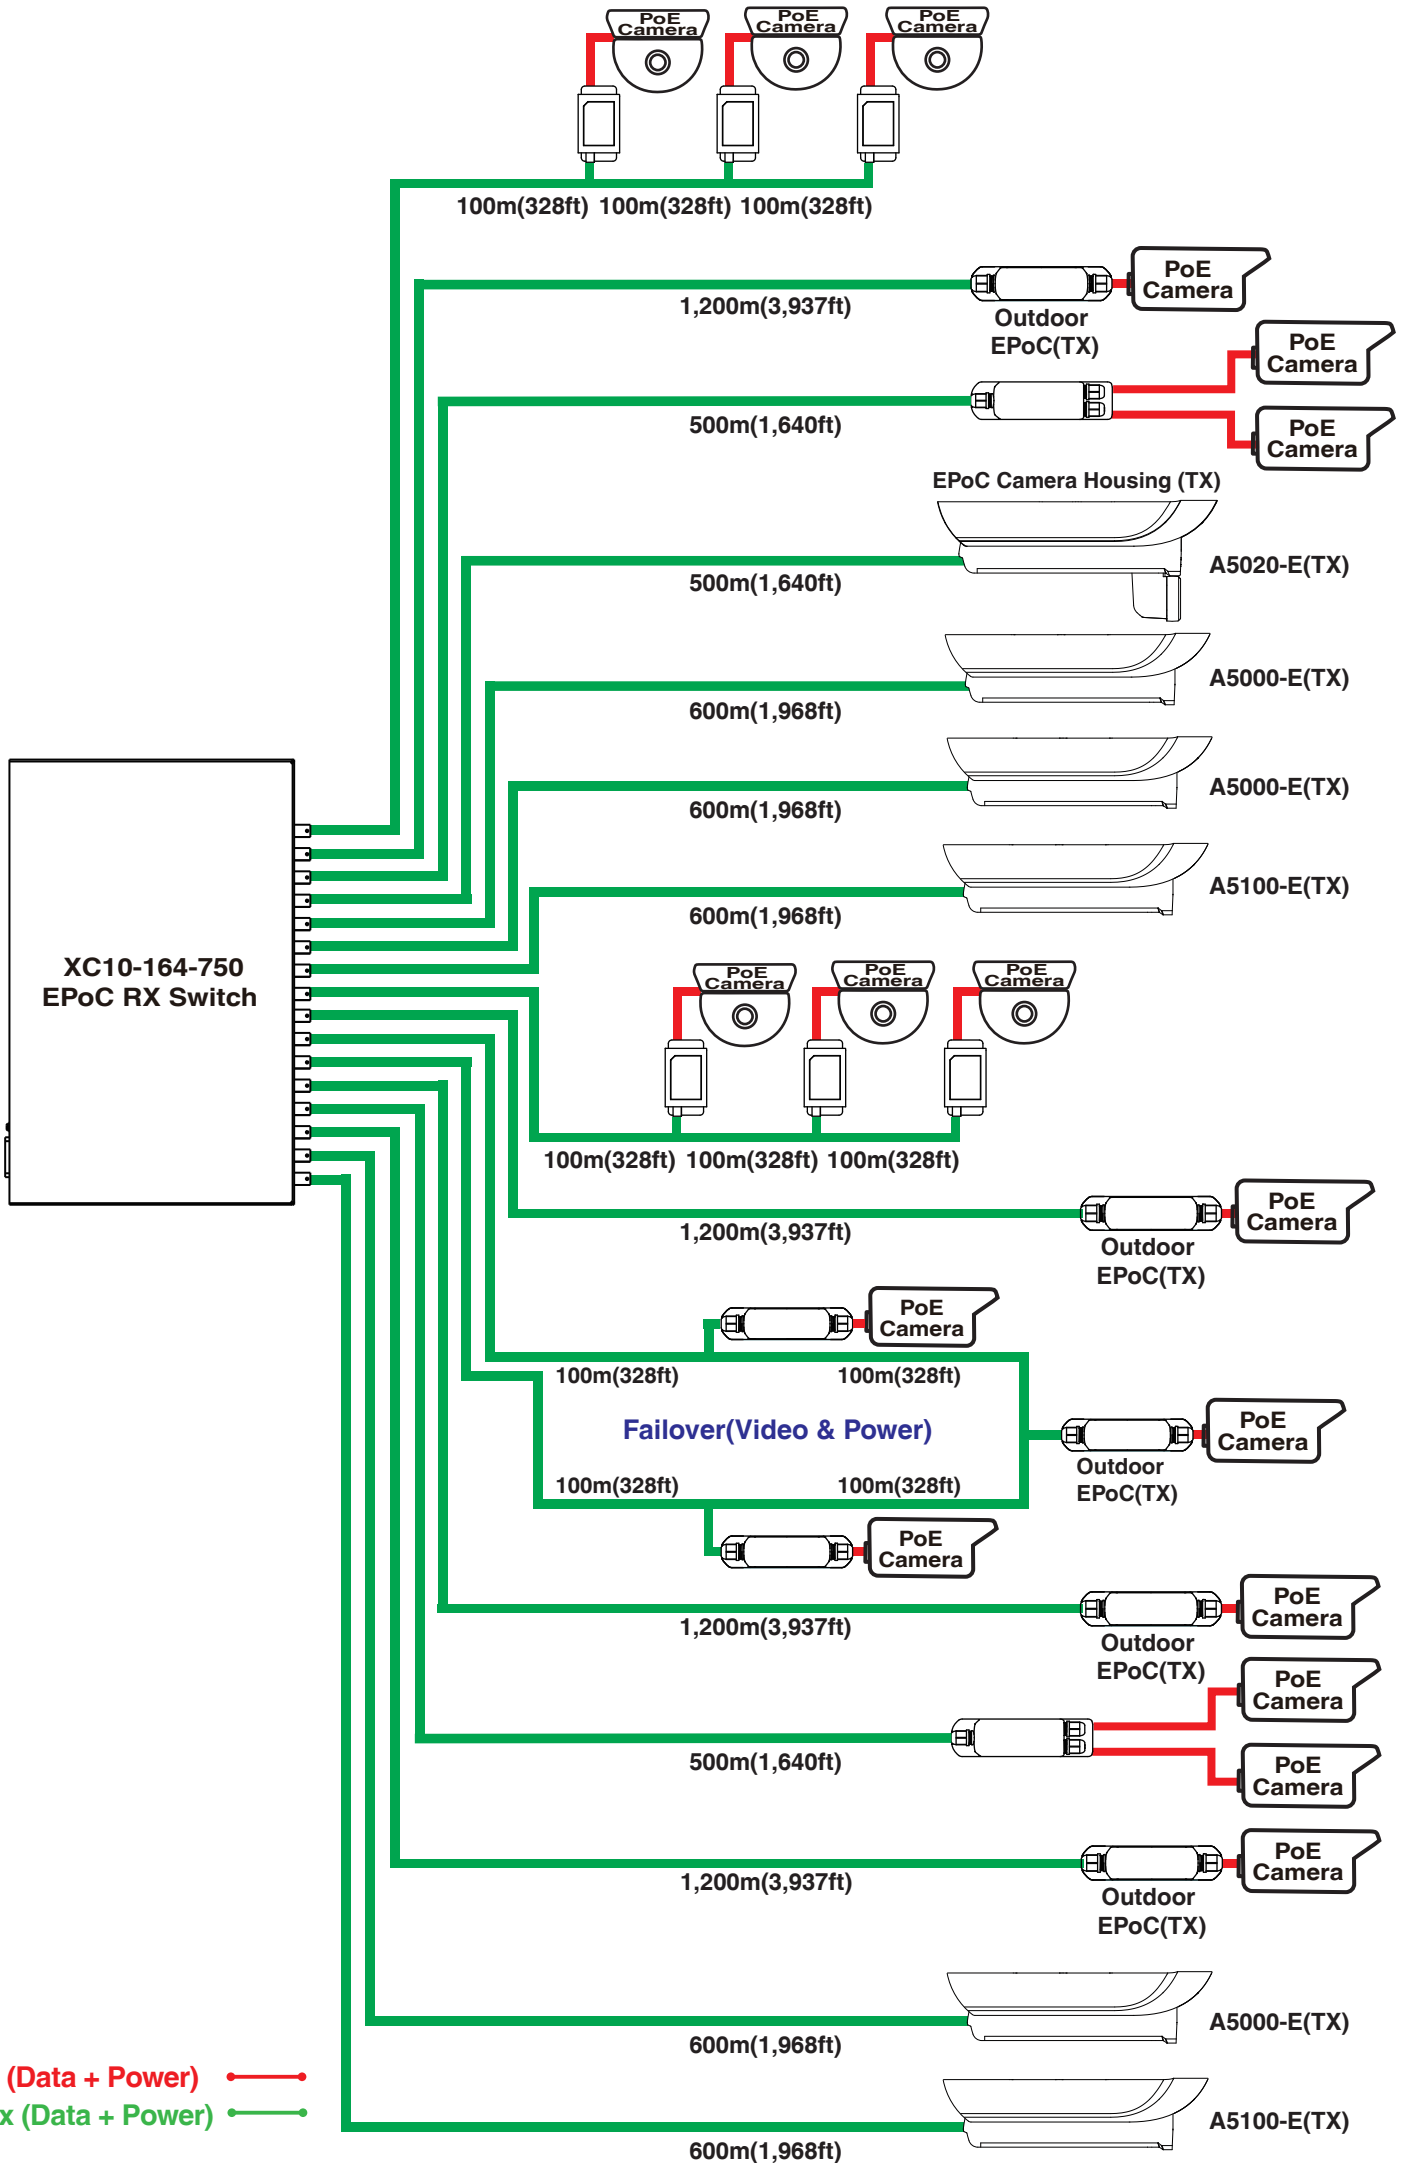

XC10-164-750

EPoC RX Switch

XC10-164-750 is an EPoC (Ethernet & Power over Coax) RX switch equipped with 16-ports EPoC, 2-port Gigabit LAN , 2-port Gigabit SFP, and the internal 750w power supply. This cutting-edge model is a long-reach PoE solution providing data & power over single coaxial cable up to 1,200m (3,937ft) for multi-brand of PoE IP camera. Besides long range PoE solution, XC10-164-750 is also often used to upgrade legacy of CCTV to IP surveillance without changing existing coaxial cable infrastructure.

Features

- Transmits IP data & PoE up to 1,200m (3,937ft)
- 750W power budget for 16 EPoC ports
- 6KV surge protection for EPoC port
- 19" rack mont bracket
- Sixteen EPoC ports & Four GbE LAN port
- Plug-and-Play deployment PoE IP migration or PoE extension

Applications

Specifications

Interface/Distance

Coaxial BNC	75 ohm x 16
Gigabit Ethernet RJ45	2
Gigabit Ethernet SFP	2
Transmission mode	RX mode
Maximum TX quantity	28
MAX.(Power+Data) Distance	9.7W@1,200m(3,937 ft)
Cable Type	75 ohm RG59/RG6/RG11 Coax
Phy Rate	600Mbps

Power Specifications

Power supply	Internal 380W Input: 100-240VAC
Unit Power Consumption	20w
EPoC Output Power /each Coax Port	54VDC@60W
EPoC Power Budget	720W
Surge Protection /each Coax Port	Built-in 6KV