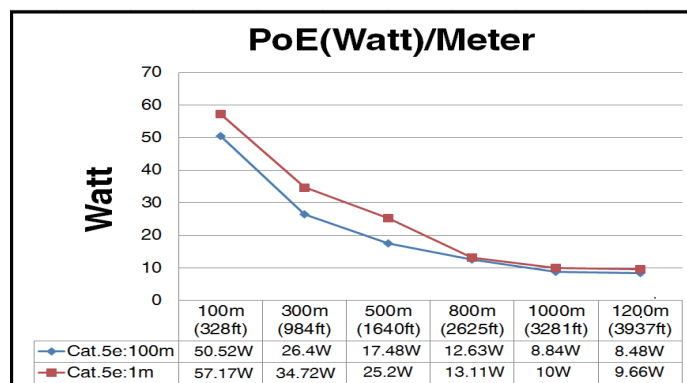

LEDs

LAN	Ethernet status
PWR	RX Switch power status
LINK	Rx Switch and EPoC TX device connect status
POC	Power over Coaxial cable status

Power / Distance Chart

Related Products

EPoC (TX)

XE10-110-TX
• 1-to-1 EPoC adapter(TX)