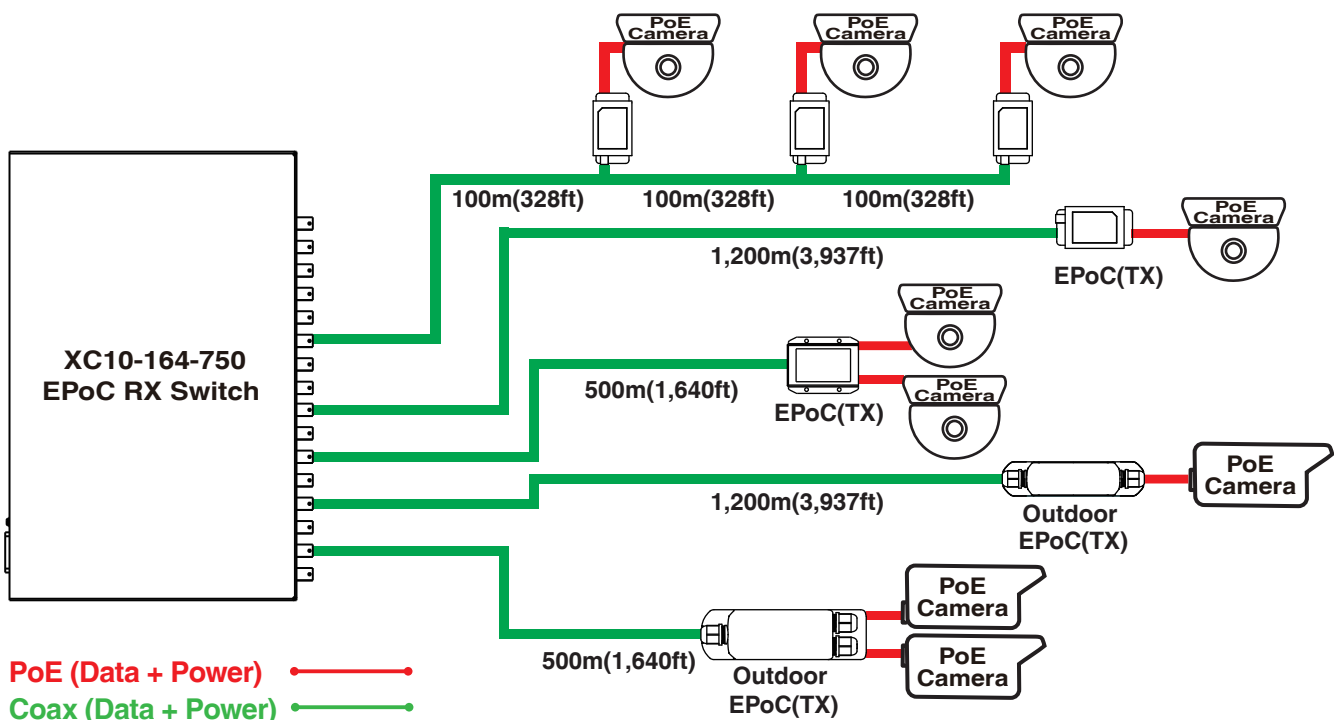

Applications