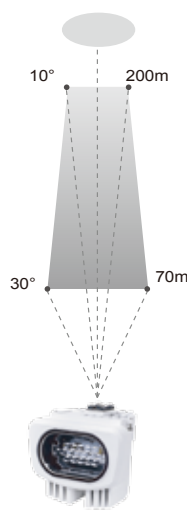

S20/S60 AISI 316L Stainless Steel AC24V/PoE Camera Housing

Easy Installation
All-in-One Design

Camera Housing

Professional Camera Housing Line

P20 Series	P50 Series	P60 Series
AC24V Input	30W PoE Input	60/95W PoE Input
<ul style="list-style-type: none"> - ITB(Illuminator Touch Board) for optional Vair-IR illuminator - quick latch & tether wire for safety installation - side opening alarm interface - Adjustable sunshield 	<ul style="list-style-type: none"> - fit camera equipped 8-80mm varifocal lens - Window heater for demisting & deicing - Blower 	<ul style="list-style-type: none"> - optional vai-IR illuminator - optional water tank & pump
<ul style="list-style-type: none"> - optional wiper - optional cold start heater 		
<ul style="list-style-type: none"> - I : ITB(Illuminator touch board) - W: Wiper - A: Artic cold start heater at -40°C (operating temperature -50°C) 		

Tele angle for long distance

Without exposing power cable & RS485 wire for illuminator

Safety tether wire & Quick latch for safety installation

VR-060	VR-120	VR-241	VR-481
Snap-in 6W IR LEDs	Snap-in 12W IR LEDs	Snap-in 24W IR LEDs	Snap-in 48W IR LEDs