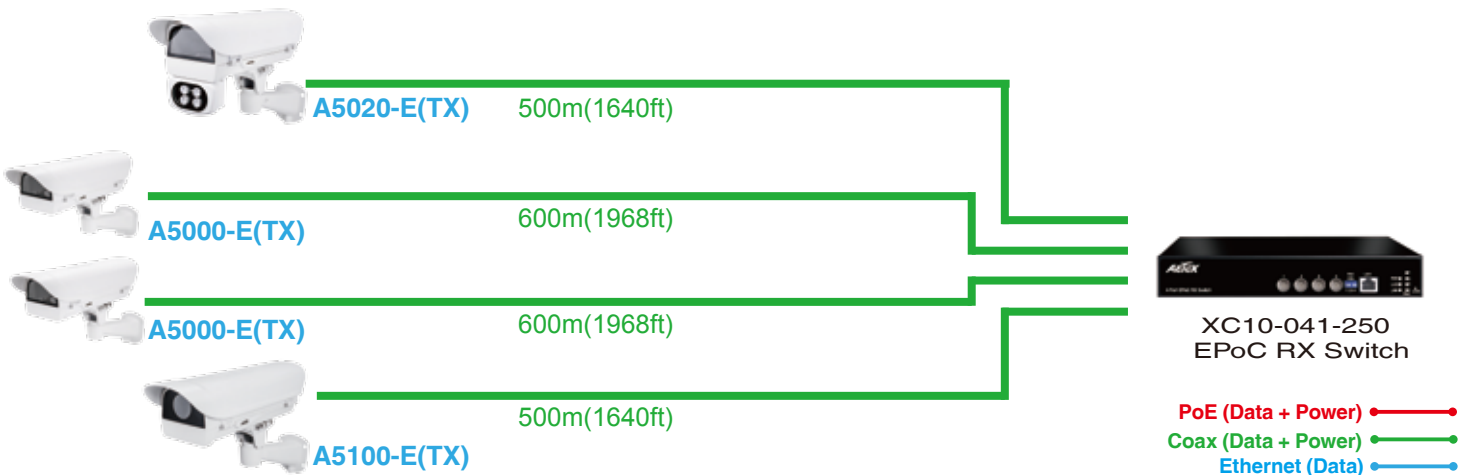

A5000-E A5020-E A5100-E

Long Reach EPoC Camera Housing

EPoC (Ethernet & Power over Coax) Camera Housing is a long-reach solution providing Fast Ethernet and PoE over coaxial cable up to 20W@600m or 25W@500m for any brand of PoE IP box camera. A5x-E Camera Housing also is often used to upgrade legacy of CCTV to IP surveillance without changing pre-deployed RG59-U/RG6 coax. Built-in 6KV surge protection is standard specification in A5x-E Camera Housing for outdoor environment.

20W Power Budget

25W Power Budget

A5x-E Series Matrix Table

	EPoC In	MAX Distance	Output Power Budget	Germanium window	Window Heater	Adjustable Sunshield	Blower	Built-in 6W Fixed IR	6KV Surge Protection	IK10	IP66	IP68
A5000-E	v	600m(1968ft)	20W	-	v	v	v	-	v	v	-	v
A5020-E	v	500m(1640ft)	25W	-	v	v	v	50m (164ft)	v	v	v	-
A5100-E	v	500m(1640ft)	25W	v	-	v	v	-	v	v	-	v