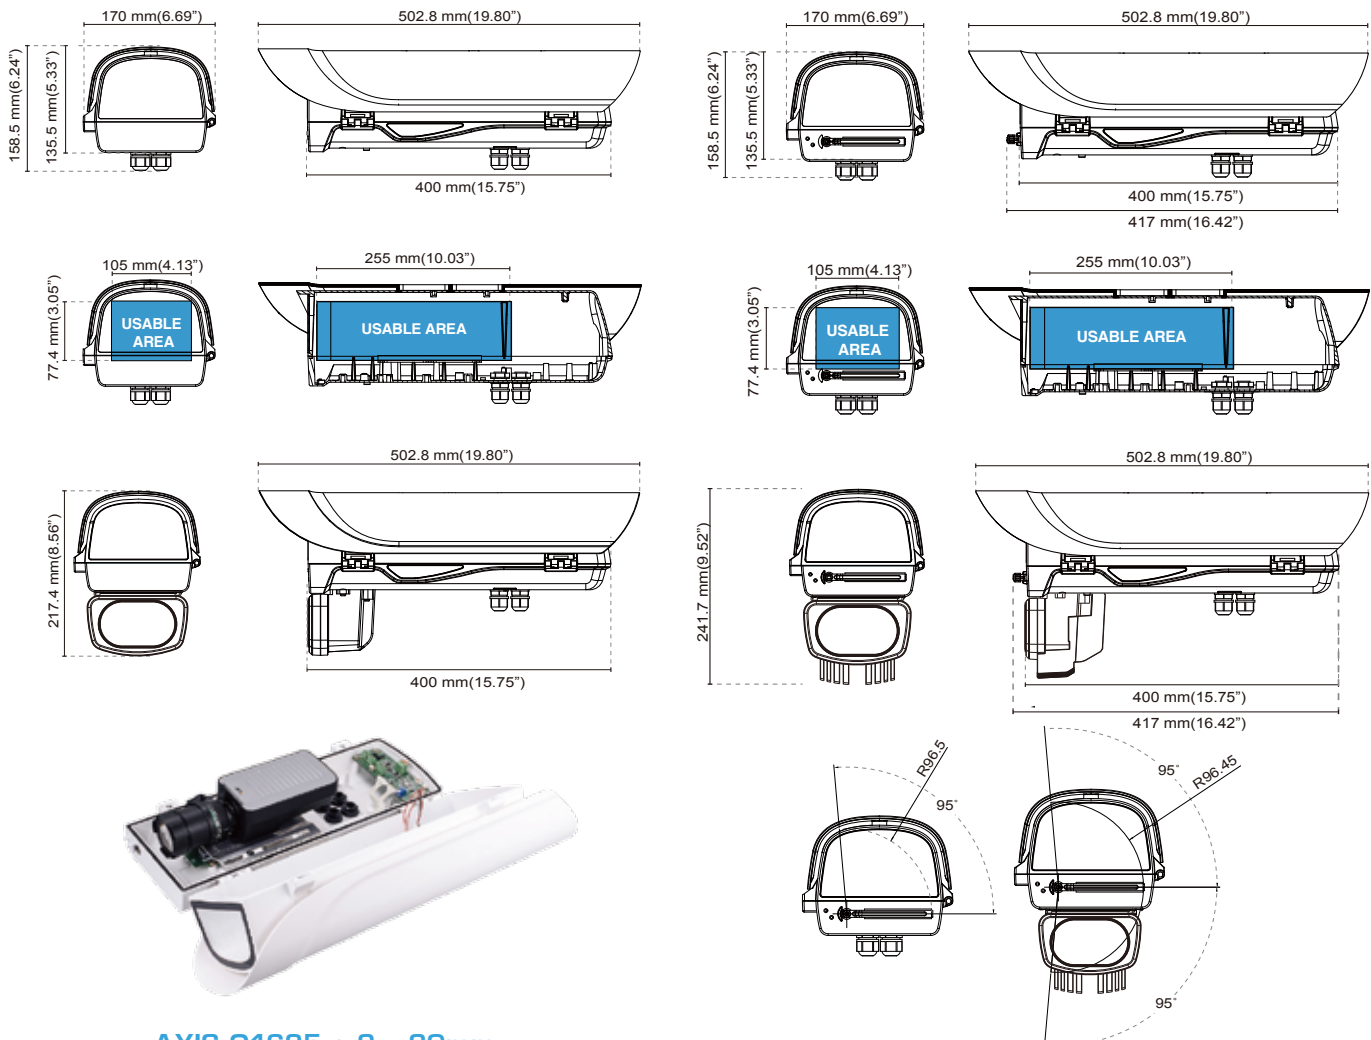

Affordable Camera Housing Line

A10 Series

A50 Series

AC24V/DC24V Input

30W PoE Input

- fit camera equipped with 8-80mm varifocal lens
- Adjustable Sunshield

- Window heater for demisting & deicing
- Blower

A1000

- IP68/IK10
- Window heater & blower
- Adjustable sunshield
- Powered by AC24V/DC24V input

A1020

- IR illuminator viewing up to 50m
- IP66/IK10
- Window heater & blower
- Adjustable sunshield
- Powered by AC24V/DC24V input

A5000

- IP68/IK10
- Window heater & blower
- Adjustable sunshield
- Powered by 30W PoE input

A5020

- IR illuminator viewing up to 50m
- IP66/IK10
- Window heater & blower
- Adjustable sunshield
- Powered by 30W PoE input

A10/A50 Series Matrix Table

	24VAC/DC In	PoE 30W In	PoE 30/60/95W In	Window Heater	Camera Heater (-50°C ~ 50°C)	Adjustable Sunshield	Blower	Built-in 6W Fixed IR	ITB for Optional 6W VAIR IR	ITB for Optional 12W/24W/48W VAIR IR	Side-Opening Alarm	Wiper	IP66	IP68
A1000	V	-	-	V	-	V	V	-	-	-	-	-	-	V
A1020	V	-	-	V	-	V	V	v(50m)	-	-	-	-	V	-
A5000	-	V	-	V	-	V	V	-	-	-	-	-	-	V
A5020	-	V	-	V	-	V	V	v(50m)	-	-	-	-	V	-

Dimensions

AXIS Q1635 + 8 – 80mm varifocus lens