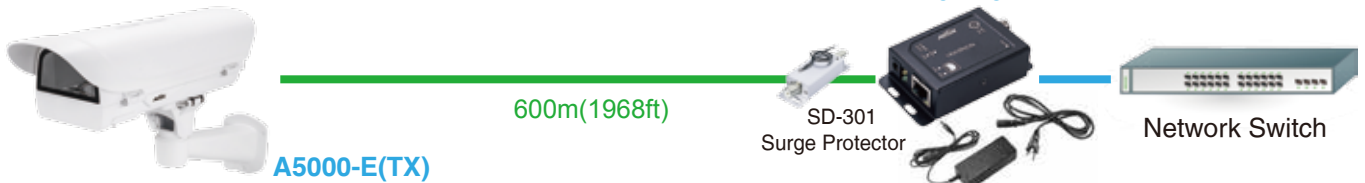

Long Reach EPoC Camera Housing

EPoC (Ethernet & Power over Coax) Camera Housing is a long-reach solution providing Fast Ethernet and PoE over coaxial cable up to 20W@600m or 25W@500m for any brand of PoE IP box camera. A5x-E Camera Housing also is often used to upgrade legacy of CCTV to IP surveillance without changing pre-deployed RG59-U/RG6 coax. Built-in 6KV surge protection is standard specification in A5x-E Camera Housing for outdoor environment.

20W Power Budget

25W Power Budget