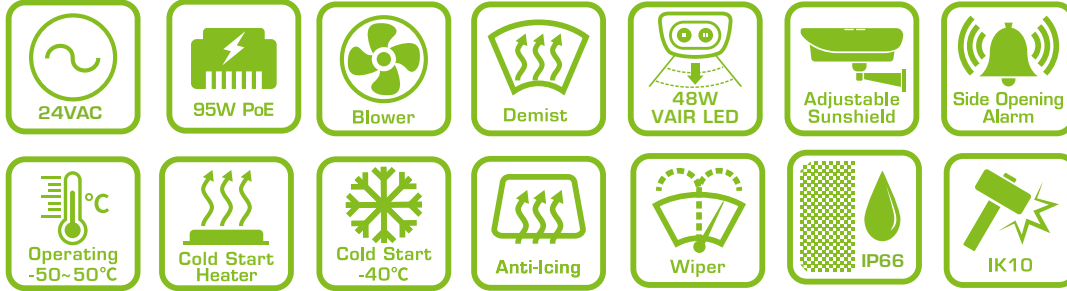

ANPR Camera Housing

Video Clip Link

P29/P69 Series Matrix Table

	24VAC in	95W PoE in	Window Heater	Cold Start Heater (-50°C ~50°C)	Adjustable Sunshield	Blower	48W VAIR Illuminator	Side-Opening Alarm	Wiper	IP66
P2900-IW	v	-	v	-	v	v	v	v	v	v
P2900-AIW	v	-	v	v	v	v	v	v	v	v
P6900-IW	-	v	v	-	v	v	v	v	v	v