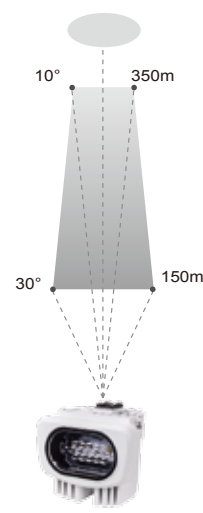

S20/S60 AISI 316L Stainless Steel AC24V/PoE Camera Housing

Easy Installation
All-in-One Design

Camera Housing

Professional Camera Housing Line

P20 Series	P50 Series	P60 Series
AC24V Input	30W PoE Input	60/95W PoE Input
<ul style="list-style-type: none"> - ITB(Illuminator Touch Board) for optional Vair-IR illuminator - quick latch & tether wire for safety installation - side opening alarm interface - Adjustable sunshield 	<ul style="list-style-type: none"> - fit camera equipped 8-80mm varifocal lens - Window heater for demisting & deicing - Blower 	<ul style="list-style-type: none"> - optional vai-IR illuminator - optional water tank & pump
<ul style="list-style-type: none"> - optional wiper - optional cold start heater 		
<ul style="list-style-type: none"> - I : ITB(Illuminator touch board) - W: Wiper - A: Artic cold start heater at -40°C (operating temperature -50°C) 		

Tele angle for long distance

Without exposing power cable & RS485 wire for illuminator

Safety tether wire & Quick latch for safety installation

VR-060	VR-120	VR-241	VR-481
Snap-in 6W IR LEDs	Snap-in 12W IR LEDs	Snap-in 24W IR LEDs	Snap-in 48W IR LEDs