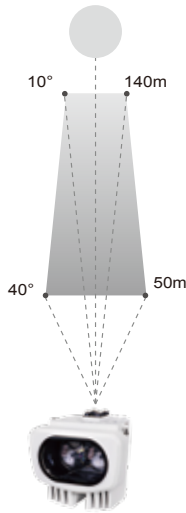

Tele angle for long distance

Without exposing power cable & RS485 wire for illuminator

Safety tether wire & Quick latch for safety installation

VR-060	VR-120	VR-241	VR-481
Snap-in 6W IR LEDs	Snap-in 12W IR LEDs	Snap-in 24W IR LEDs	Snap-in 48W IR LEDs

Dimensions