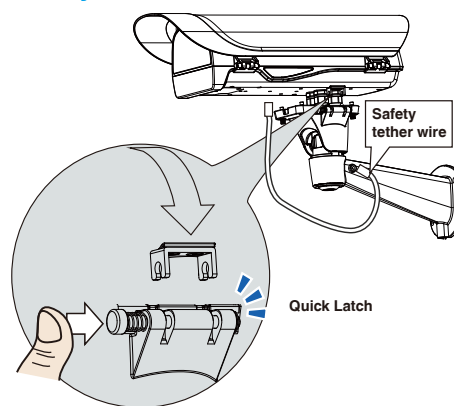

S20/S60 AISI 316L Stainless Steel AC24V/PoE Camera Housing

Easy Installation
All-in-One Design

Camera Housing

Professional Camera Housing Line

P20 Series	P50 Series	P60 Series
AC24V Input	30W PoE Input	60/95W PoE Input
<ul style="list-style-type: none"> - ITB(Illuminator Touch Board) for optional Vair-IR illuminator - quick latch & tether wire for safety installation - side opening alarm interface - Adjustable sunshield 	<ul style="list-style-type: none"> - fit camera equipped 8-80mm varifocal lens - Window heater for demisting & deicing - Blower 	<ul style="list-style-type: none"> - optional vai-IR illuminator - optional water tank & pump
<ul style="list-style-type: none"> - optional wiper - optional cold start heater 		
<ul style="list-style-type: none"> - I : ITB(Illuminator touch board) - W: Wiper - A: Artic cold start heater at -40°C (operating temperature -50°C) 		

VAIR Illuminator Technology

VAIR technology is an optical technology to adjust illuminator beam angle by remote control thru RS485 Pelco-D command or manual dip switch to suit camera FOV

Wide angle for short distance

Tele angle for long distance

Without exposing power cable & RS485 wire for illuminator

Safety tether wire & Quick latch for safety installation

VR-060	VR-120	VR-241	VR-481
Snap-in 6W IR LEDs	Snap-in 12W IR LEDs	Snap-in 24W IR LEDs	Snap-in 48W IR LEDs