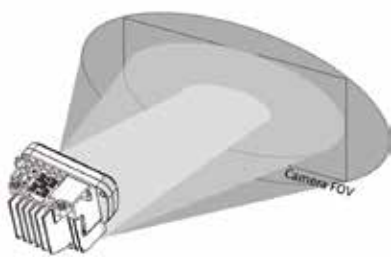

S20/S60 AISI 316L Stainless Steel AC24V/PoE Camera Housing

Easy Installation
All-in-One Design

Camera Housing

Professional Camera Housing Line

P20 Series	P50 Series	P60 Series
AC24V Input	30W PoE Input	60/95W PoE Input
<ul style="list-style-type: none"> - ITB(Illuminator Touch Board) for optional Vair-IR illuminator - quick latch & tether wire for safety installation - side opening alarm interface - Adjustable sunshield 	<ul style="list-style-type: none"> - fit camera equipped 8-80mm varifocal lens - Window heater for demisting & deicing - Blower 	<ul style="list-style-type: none"> - optional vai-IR illuminator - optional water tank & pump
<ul style="list-style-type: none"> - optional wiper - optional cold start heater 		
<ul style="list-style-type: none"> - I : ITB(Illuminator touch board) - W: Wiper - A: Artic cold start heater at -40°C (operating temperature -50°C) 		

VAIR Illuminator Technology

VAIR technology is an optical technology to adjust illuminator beam angle by remote control thru RS485 Pelco-D command or manual dip switch to suit camera FOV

Wide angle for short distance