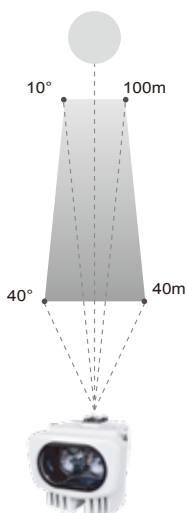

S20/S60 AISI 316L Stainless Steel AC24V/PoE Camera Housing

Easy Installation
All-in-One Design

Camera Housing

Professional Camera Housing Line

P20 Series	P50 Series	P60 Series
AC24V Input	30W PoE Input	60/95W PoE Input
<ul style="list-style-type: none"> - ITB(Illuminator Touch Board) for optional Vair-IR illuminator - quick latch & tether wire for safety installation - side opening alarm interface - Adjustable sunshield 	<ul style="list-style-type: none"> - fit camera equipped 8-80mm varifocal lens - Window heater for demisting & deicing - Blower 	<ul style="list-style-type: none"> - optional vai-IR illuminator - optional water tank & pump
<ul style="list-style-type: none"> - optional wiper - optional cold start heater 		
<ul style="list-style-type: none"> - I : ITB(Illuminator touch board) - W: Wiper - A: Artic cold start heater at -40°C (operating temperature -50°C) 		

Tele angle for long distance

Without exposing power cable & RS485 wire for illuminator

Safety tether wire & Quick latch for safety installation

VR-060	VR-120	VR-241	VR-481
Snap-in 6W IR LEDs	Snap-in 12W IR LEDs	Snap-in 24W IR LEDs	Snap-in 48W IR LEDs