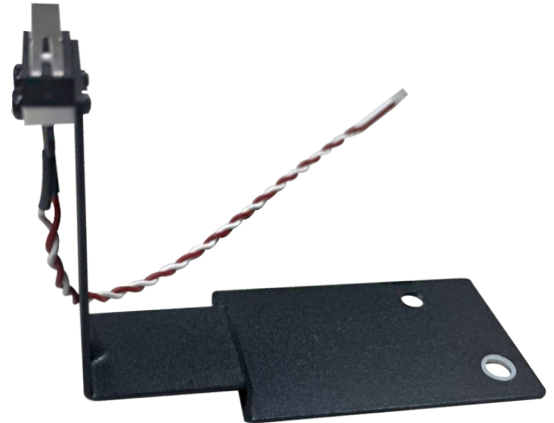

BK-404

Side opening alarm switch kit

Technical Specifications

Model	BK-404
Construction	SPCC
Dimensions (L X W X H)	76x31.2x55.9 mm
Weight	50 G
Supported Models	Outdoor PoE Switch: H42-042-30-075 H40-022-90-120 H40-022-91-120 H40-022-90-120-A H40-022-91-120-A