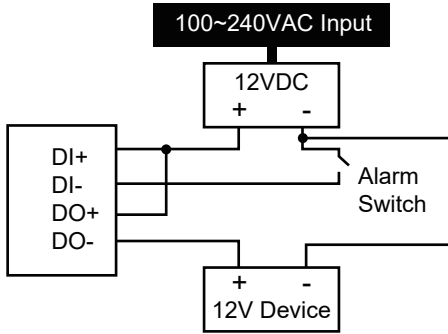

BK-402

DI/DO Connection Diagram